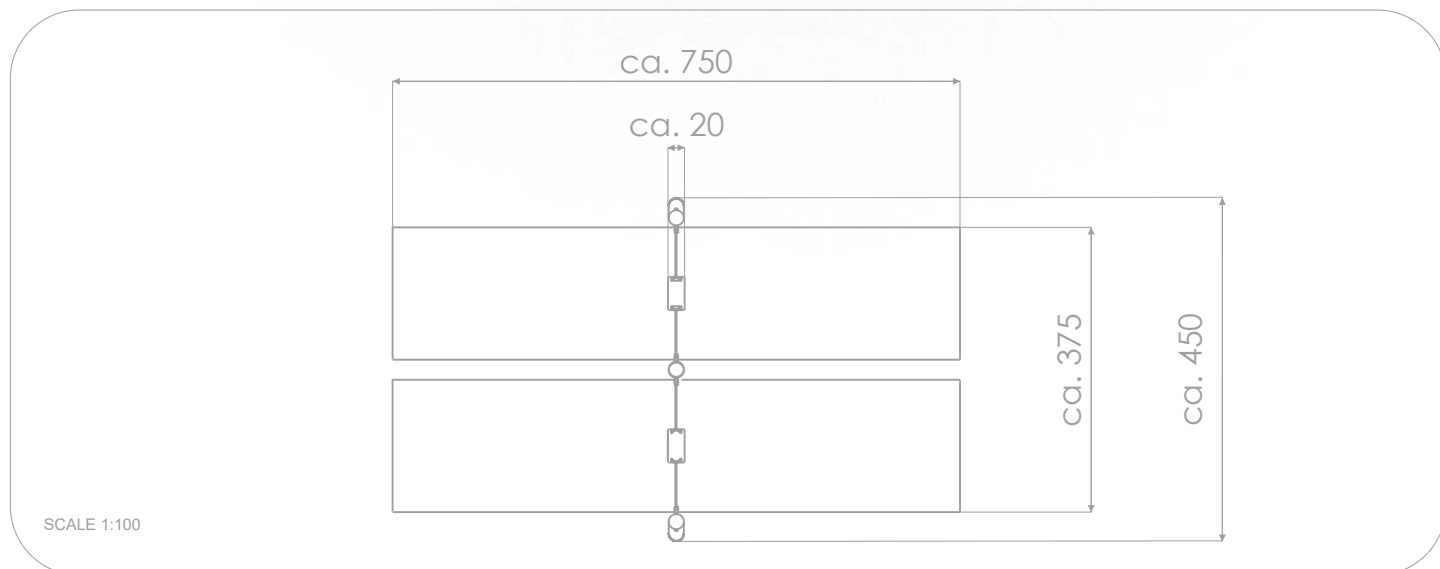

SWINGING

SOCIALIZING

INFORMATION ABOUT THE PRODUCT

Dimensions	ca. 20 x 450 cm
Safety zone	ca. 750 x 375 cm
Overall height	ca. 235 cm
Free fall height	ca. 134 cm
Amount of users	2 person
Product complies with EN 1176-1:2017-12	YES
Availability of spare parts	YES
Age range	3-12
<small>According to EN 1176-1:2017-12 norm, the product requires applying a safety surface according to the product's free fall height.</small>	

Visualisation is for reference only,
actual appearance may vary.

MATERIALS:

NATURAL ROBINIA WOOD

ATTESTED 6 MM STAINLESS STEEL CHAINS

THE SEATS ARE MADE WITH AN ALUMINUM CONSTRUCTION COVERED WITH A SOFT EPDM RUBBER

OPTIONAL:

SAFETY SEAT MADE OF ALUMINUM AND STAINLESS STEEL COVERED WITH SOFT POLYURETHANE